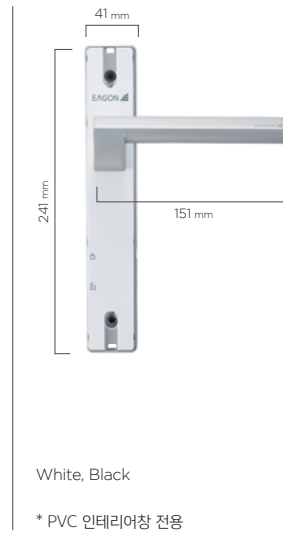

TT | Turn&Tilt

PS | Parallel Sliding

DOOR

DOOR LOCK