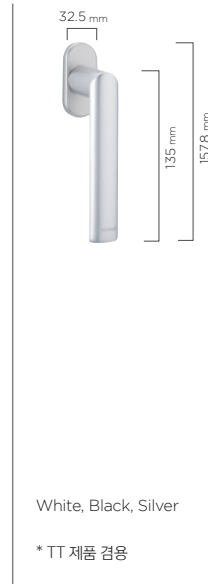

PS | Parallel Sliding